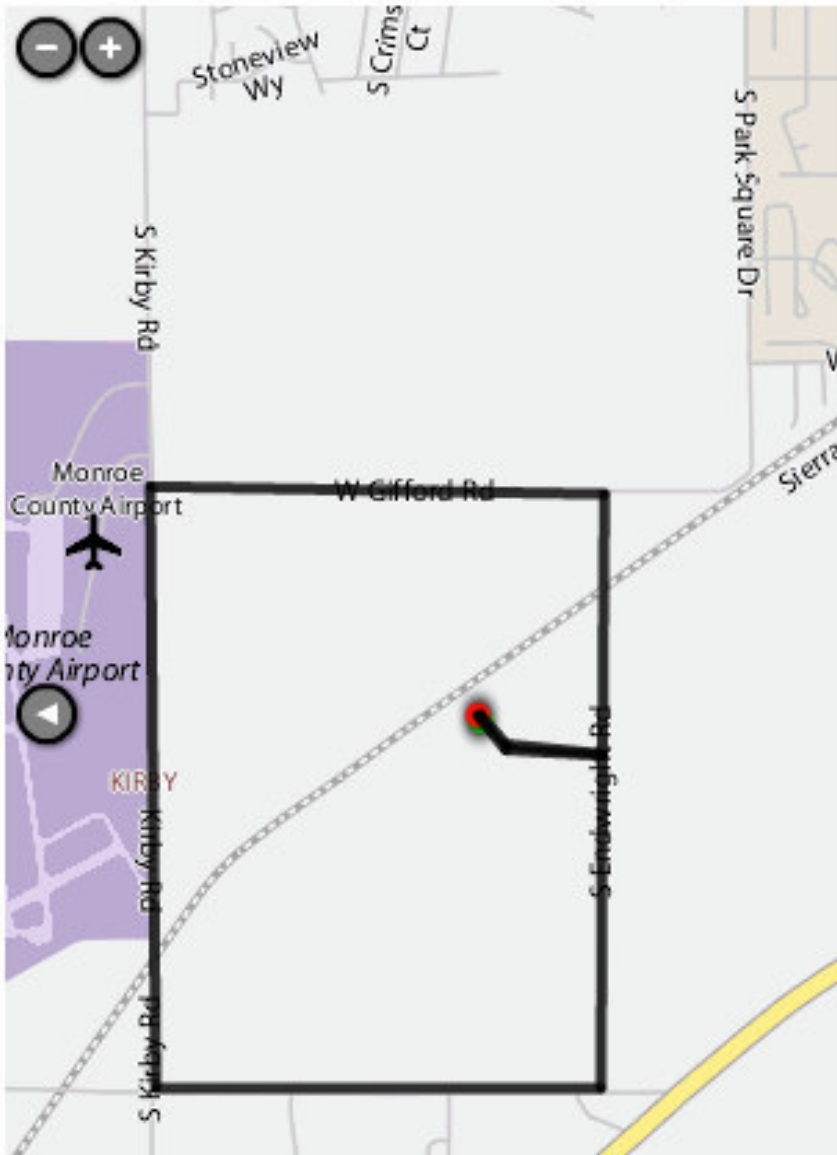

Course Map

New Course 3.95 miles

4 Mile Ride

- Out of Karst Farm Park
- Right on Endwright (Mile .1)
- Right on Airport Road (Mile .3)
- Right on Kirby (Mile 1.2)
- Right on Gifford (2.2)
- Right on Endwright (Mile 3)
- Right into Karst Farm Park (Mile 14)

Elevation Profile

Update Elevation Profile Auto Update